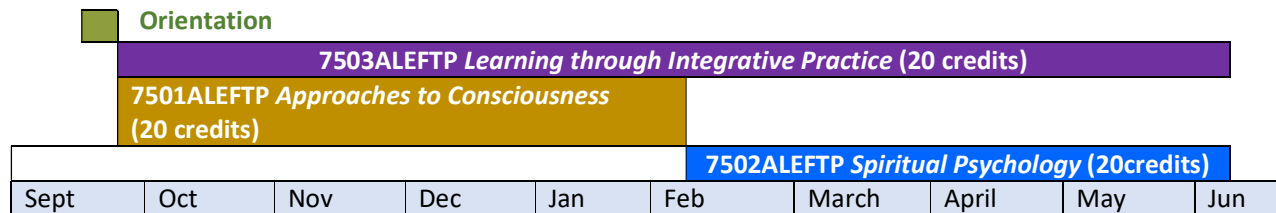

MSc in Consciousness, Spirituality and Transpersonal Psychology

(Accredited by Liverpool John Moores University)

YEAR 1

YEAR 2

YEAR 3

For more details on each module, please visit:

<https://www.aleftrust.org/academic-learning/masters-degree/>