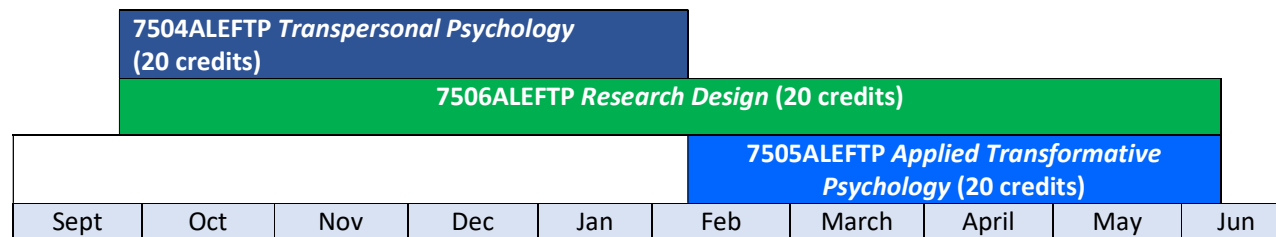

MSc in Consciousness, Spirituality and Transpersonal Psychology

(Accredited by Liverpool John Moores University)

YEAR 1

YEAR 2

YEAR 3

For more details on each module, please visit:

<https://www.aleftrust.org/academic-learning/masters-degree/>