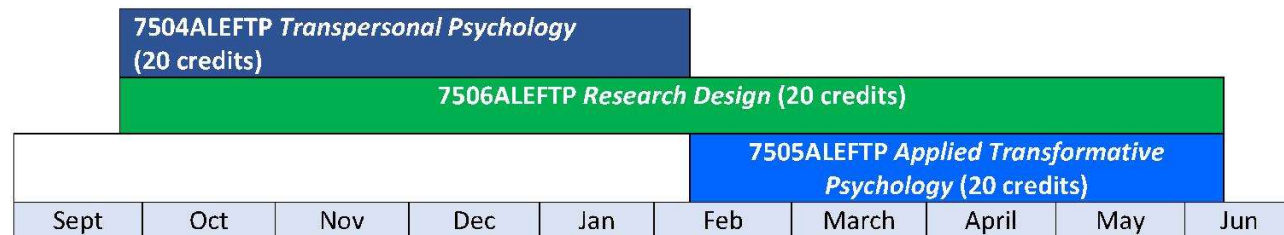

MSc in Consciousness, Spirituality and Transpersonal Psychology

(Accredited by Liverpool John Moores University)

YEAR 1

YEAR 2

YEAR 3

For more details on each module, please visit:

<https://www.aleftrust.org/academic-learning/masters-degree/>